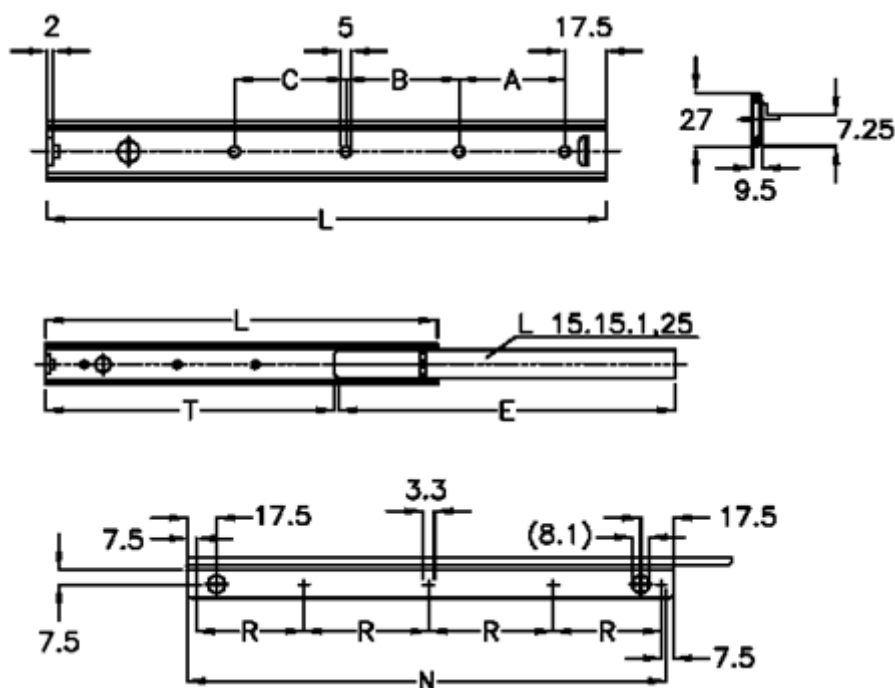

Article number: 11109049

Description: Thomas Regout Telescopic slide 11109049 EMS2, 2joints  
Length 300 mm / load cap. 22 kgs / extension 210 mm

## Measures

A	= 96	T = 210
B	= 96	
C	= 64	
E	= 273	
L	= 300	
Load capacity side mounted	= 21	
N	= 275	
R	= 86.6	